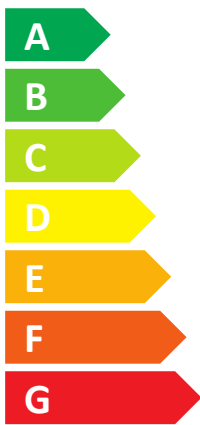

ENERG

енергия · ενεργεια

BOSCH

Compress 6000 LWM

Bosch Compress 6000 4,5 LWM

7738601006

A+

A

Energy label for heating system showing a boiler icon, a radiator icon, and a tap icon. The radiator is labeled A+ and the tap is labeled A.

Feature selection icons:

- + Solar panel icon,
- + Water tank icon,
- + Control panel icon,
- + Boiler icon,

Energy scale for heating system with a radiator icon. The scale ranges from A+++ (green) to G (red). A black arrow points to A++.

Energy scale for tap with a tap icon. The scale ranges from A+++ (green) to G (red). A black arrow points to A.